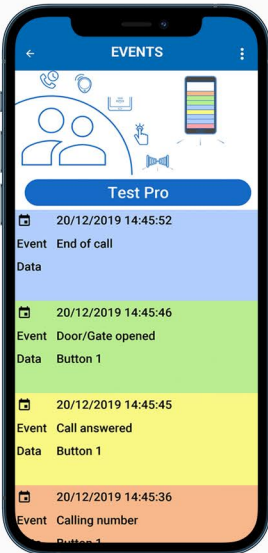

This is a simple to install 4G GSM 1 button intercom that is suitable for one residential property or a small office and has 1 call button. Designed to work on a 4G mobile network, but are also backwards compatible with both 2G and 3G networks. **Note if using 2G or 3G you will need to use a One SIM.**

Check out the following app features which come with this kit:

GSM App Features ▼	SMS Wizard	SMS Wizard PRO
Call button/Apt. no. programming (inc. primary & divert no's)	✓	✓
Dial to open number programming (permanent and temporary)	✓	✓
Program permanent & temporary codes (for the 4903 keypad)	✓	✓
Program multiple proximity fobs/cards (dependent on GSM model)	✓	✓
Program GSM time settings (inc. call, divert, relays & auxiliary times)	✗	✓
Button 1/divert 1 DTMF tone assignment (dependent on GSM model)	✗	✓
Program call timebands & free access timebands	✓	✓
Assign access levels to dial to open, access codes and proximity	✓	✓
Setup & manage unlimited sites each with multiple GSM intercoms	✗	✓
Store site specific details (inc. contact details & address)	✗	✓
General settings & GSM setup (inc. firmware check feature)	✓	✓
Advanced settings feature (inc. specific settings for each GSM model)	✗	✓
Monitoring GSM events in real time	✓	✓
Diagnostic tools for testing the GSM during install & maintenance	✗	✓
Access to the latest GSM manuals	✗	✓
Share settings across multiple devices	✗	✓

Events