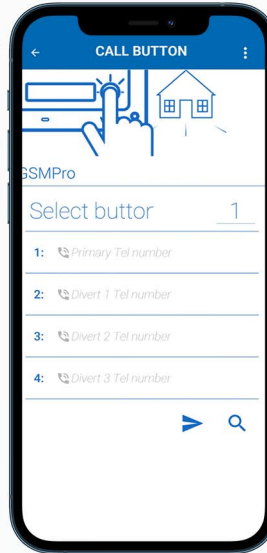

GSM Intercom Series

AAP-GSM4KCR-1S KIT

4G intercom with keypad & push button

Arrowhead
Alarm Products

Features

- Compatible with 4G **One or Spark** network
- Backwards compatible with 2G & 3G **One** network
- 2G, 3G & 4G network status LED indication
- Program up to 400 permanent access codes
- Program up to 32 temporary access codes between 1 & 255 hours
- Program the primary number and divert numbers in a single text
- Program up to 10 access control timebands for the dial to open numbers, access codes & prox tags
- Manage GSM events remotely using Videx's web browser based events application
- Program up to 10 free access timebands
- 316 grade stainless steel matte finish
- 2 year warranty

This is a simple to install 4G GSM 1 button intercom that is suitable for one residential property or a small office and has 1 call button. Designed to work on a 4G mobile network, but are also backwards compatible with both 2G and 3G networks. **Note if using 2G or 3G you will need to use a One SIM.**

Events

Sites

Secure Login

Call Button

Diagnostics

Videx SMS Wizard Pro
Intended for installers

Videx SMS Wizard