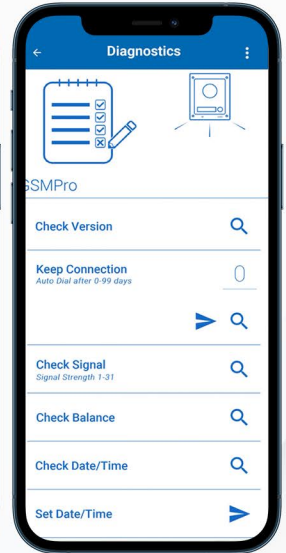

This is a simple to install 4G GSM 1 button intercom that is suitable for one residential property or a small office and has 1 call button. Designed to work on a 4G mobile network, but are also backwards compatible with both 2G and 3G networks. **Note if using 2G or 3G you will need to use a One SIM.**

Check out the following app features which come with this kit:

GSM App Features ▼	SMS Wizard	SMS Wizard PRO
Call button/Apt. no. programming (inc. primary & divert no's)	✓	✓
Dial to open number programming (permanent and temporary)	✓	✓
Program permanent & temporary codes (for the 4903 keypad)	✓	✓
Program multiple proximity fobs/cards (dependent on GSM model)	✓	✓
Program GSM time settings (inc. call, divert, relays & auxiliary times)	✗	✓
Button 1/divert 1 DTMF tone assignment (dependent on GSM model)	✗	✓
Program call timebands & free access timebands	✓	✓
Assign access levels to dial to open, access codes and proximity	✓	✓
Setup & manage unlimited sites each with multiple GSM intercoms	✗	✓
Store site specific details (inc. contact details & address)	✗	✓
General settings & GSM setup (inc. firmware check feature)	✓	✓
Advanced settings feature (inc. specific settings for each GSM model)	✗	✓
Monitoring GSM events in real time	✓	✓
Diagnostic tools for testing the GSM during install & maintenance	✗	✓
Access to the latest GSM manuals	✗	✓
Share settings across multiple devices	✗	✓

Events

Sites

Secure Login

Call Button

Diagnostics

Videx SMS Wizard Pro
Intended for installers

Videx SMS Wizard